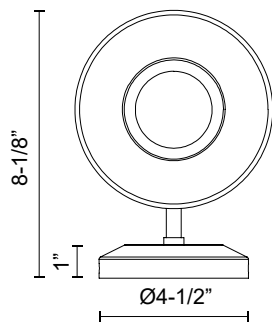

SALEM WV570006

FIXTURE DIMENSIONS	W6" x H13-1/8" x E8-1/8"
HEIGHT FROM CENTER	10-7/8"
EXTENSION	8-1/8"
LAMP TYPE	E26
MAX WATTAGE	60W
BULB QTY	1
BULBS INCLUDED	No
VOLTAGE	120V
DIMMABLE	Full Range Dimmer Switch
SWITCH	Full Range Dimmer Switch
GLASS DETAILS	Clear Glass
MATERIAL	Glass; Steel;
INSTALL OPTIONS	Up/Down; Wall;
LOCATION	Damp
CANOPY DIMENSIONS	D4-1/2" x H1"
PAINT FINISH	BG01; MB01;

[D - Diameter, L - Length, W - Width, H - Height, E - Extension]

AVAILABLE FINISHES:

WV570006BGCL
Brushed
Gold/Clear Glass

WV570006MBCL
Clear Glass/Matte
Black

*For complete warranty terms, please visit: www.aloralighting.com/warranty