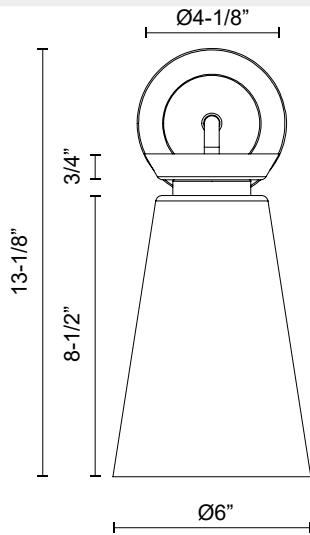

SALEM WV570006

FIXTURE DIMENSIONS	W6" x H13-1/8" x E8-1/8"
HEIGHT FROM CENTER	10-7/8"
EXTENSION	8-1/8"
LAMP TYPE	E26
MAX WATTAGE	60W
BULB QTY	1
BULBS INCLUDED	No
VOLTAGE	120V
DIMMABLE	Full Range Dimmer Switch
SWITCH	Full Range Dimmer Switch
GLASS DETAILS	Clear Glass
MATERIAL	Glass; Steel;
INSTALL OPTIONS	Up/Down; Wall;
LOCATION	Damp
CANOPY DIMENSIONS	D4-1/2" x H1"
PAINT FINISH	BG01; MB01;

[D - Diameter, L - Length, W - Width, H - Height, E - Extension]

AVAILABLE FINISHES:

WV570006BGCL
Brushed
Gold/Clear Glass

WV570006MBCL
Clear Glass/Matte
Black

*For complete warranty terms, please visit: www.aloralighting.com/warranty